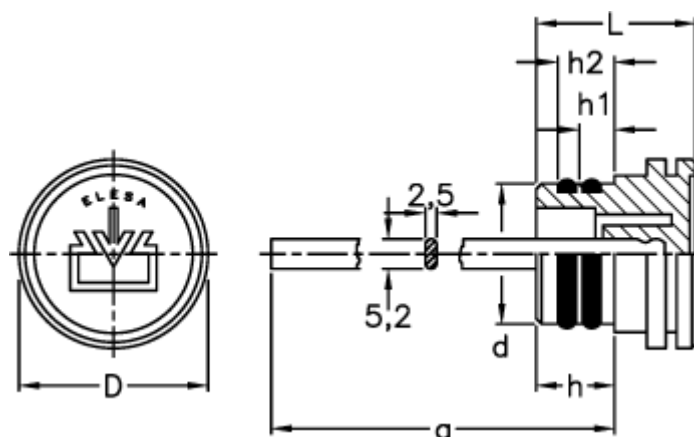

# Data Sheet

Article number: 2311059865

Description: E+G Oil fill plug push-fit w/dipstick  
TPC.26+a

## Measures

a	= 188
D	= 30
d +0.2 0	= 20
h	= 14
h1	= 6.5
h2	= 10.5
L	= 29.0